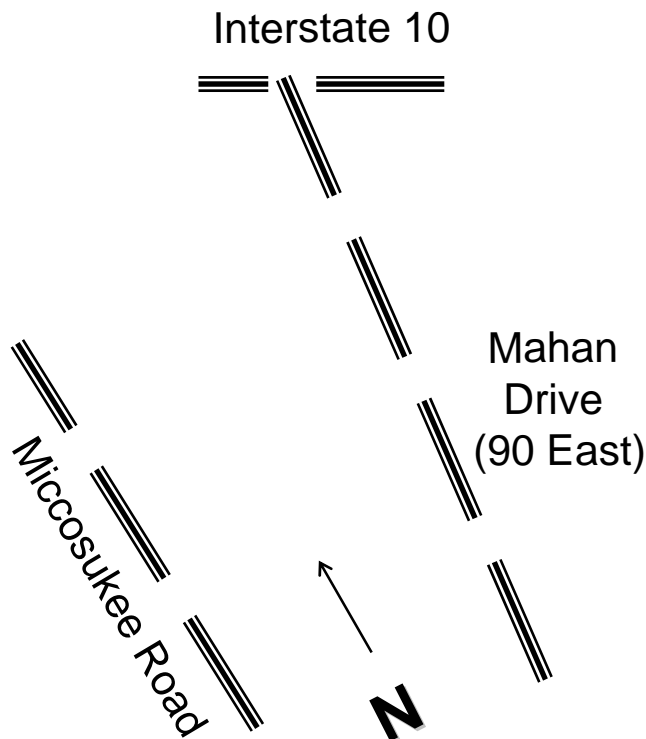

The 1998 Kasha Award
Ceremony
The Florida State University
Tallahassee, Florida

Molecular Biophysics Graduate Program

April 28, 1998
11:00am
Room 555-MBB

**Directions to Dr. Lloyd
Epstein House**

Go North on Mahan Drive
(90 East), turn left into
Lafayette Oaks, the gate
should be open. The
address is 2327 Tour Eiffel.
Starts at 6:30pm. Spouses
and children are welcome.